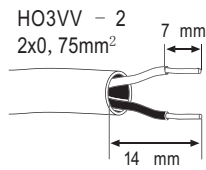

Safety Instructions

0,1,2,3,4,11, 12-Transfo,13,15,
16-Transfo, 19,21,24,25,30,

+49(0)5041 998 389

Mo. -Do. ⌚ 7⁰⁰ - 20⁰⁰ ⌚

Fr. ⌚ 7⁰⁰ - 17⁰⁰ ⌚

max. 130 kg

+

LED Power Supply 12VDC/12W

IP 20

A

B

C

D

E