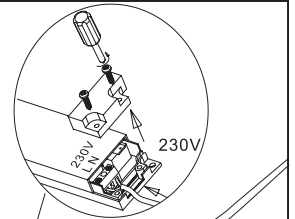

Safety Instructions

0,1,2,3,4,11, 12-Transfo,13,15,
16-Transfo, 19,21,24,25,30,

+49(0)5041 998 389

Mo. -Do. ⌚ 7⁰⁰ - 20⁰⁰ ⌚

Fr. ⌚ 7⁰⁰ - 17⁰⁰ ⌚

max. 130 kg

+

LED Power Supply 12VDC/12W

IP 20

A

B

C

D

E