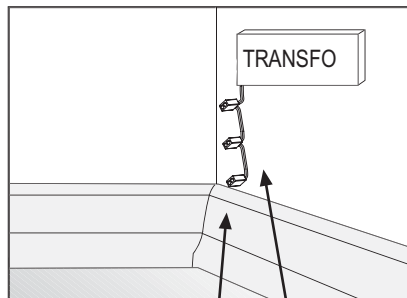

Safety Instructions

0,1,2,3,4,11, 12-Transfo,13,15,
16-Transfo, 19,21,24,25,30,

+49(0)5041 998 389

Mo. -Do. ⌚ 7⁰⁰ - 20⁰⁰ ⌚

Fr. ⌚ 7⁰⁰ - 17⁰⁰ ⌚

max. 130 kg

+

LED Power Supply 12VDC/12W

IP 20

A

B

C

D

E