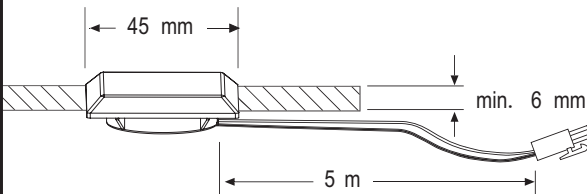

Safety Instructions

0,1,2,3,4,11, 12-Transfo,13,15,
16-Transfo, 19,21,24,25,30,

+49(0)5041 998 389

Mo. -Do. ⌚ 7⁰⁰ - 20⁰⁰ ⌚

Fr. ⌚ 7⁰⁰ - 17⁰⁰ ⌚

max. 130 kg

+

LED Power Supply 12VDC/12W

IP 20

A

B

C

D

E