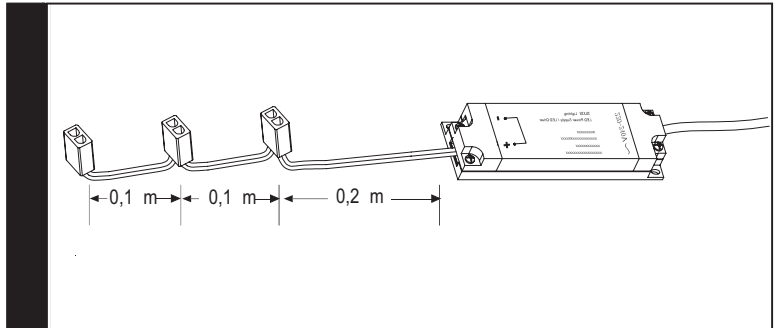

LED Power Supply 12VDC/12W

IP 20